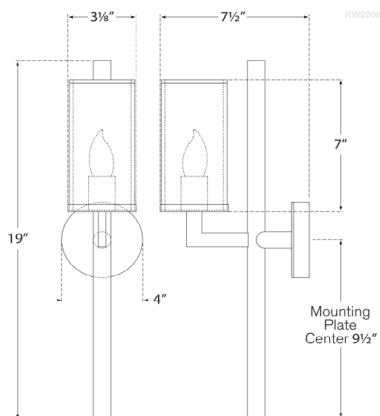

Polished Nickel

Dimensions

O/A Height: 19"

Width: 4"

Extension: 7.5"

Backplate: 4" Round

Socket

E12 Candelabra

KW 2200AB-CG

Materials Shown

**Antique-Burnished Brass with
Clear Glass**

Available in

**Antique-Burnished Brass
Bronze
Polished Nickel**

Dimensions

O/A Height: 19"

Width: 4"

Dimensions

O/A Height: 19"

Width: 4"

Extension: 7.5"

Backplate: 4" Round

Socket

E12 Candelabra

Wattage