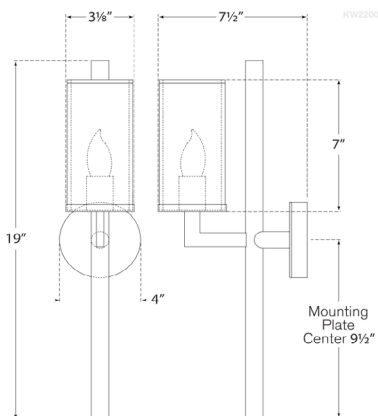

Liaison Single Sconce

KW 2200BZ-CRG

Materials Shown

Bronze with Crackle Glass

Available in

Antique-Burnished Brass

Bronze

Polished Nickel

Dimensions

O/A Height: 19"

Width: 4"

Extension: 7.5"

Backplate: 4" Round

Socket

E12 Candelabra

Wattage

60 C11

Weight

3lbs