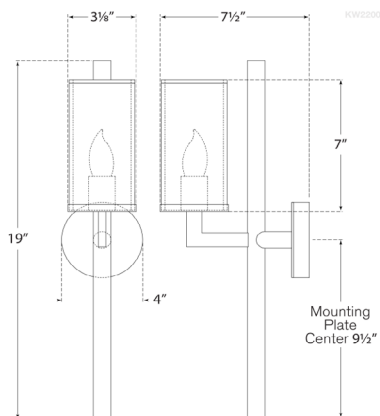

Liaison Single Sconce

KW 2200BZ-CG

Materials Shown

Bronze with Clear Glass

Available in

Antique-Burnished Brass

Bronze

Polished Nickel

Dimensions

O/A Height: 19"

Width: 4"

Extension: 7.5"

Backplate: 4" Round

Socket

E12 Candelabra

Wattage

60 C11

Weight

3lbs