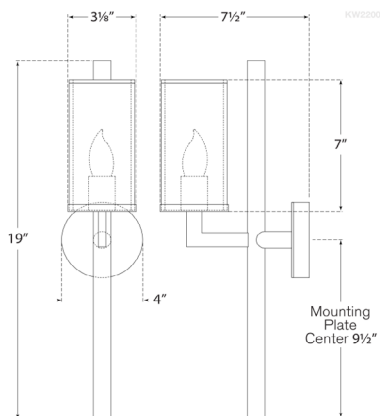

Liaison Single Sconce

KW 2200AB-CRG

Materials Shown

**Antique-Burnished Brass with
Crackle Glass**

Available in

**Antique-Burnished Brass
Bronze
Polished Nickel**

Dimensions

O/A Height: 19"

Width: 4"

Extension: 7.5"

Backplate: 4" Round

Socket

E12 Candelabra

Wattage

60 C11

Weight

3vvlbs