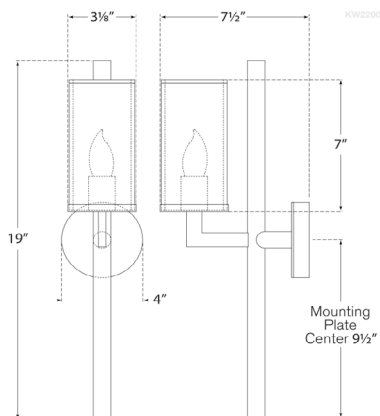

Liaison Single Sconce

KW 2200PN-CG

Materials Shown

Polished Nickel with Clear Glass

Available in

Antique-Burnished Brass

Bronze

Polished Nickel

Dimensions

O/A Height: 19"

Width: 4"

Extension: 7.5"

Backplate: 4" Round

Socket

E12 Candelabra

Wattage

60 C11

Weight

3lbs