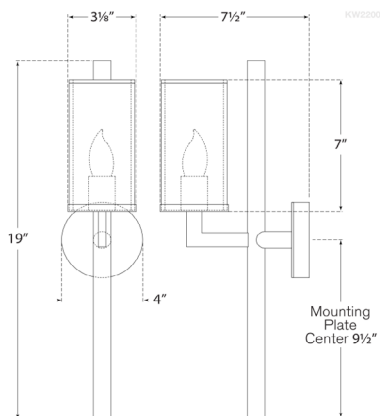

Liaison Single Sconce

KW 2200PN

Materials Shown

Polished Nickel

Available in

**Antique-Burnished Brass
Bronze**

Polished Nickel

Dimensions

O/A Height: 19"

Width: 4"

Extension: 7.5"

Backplate: 4" Round

Socket

E12 Candelabra

Wattage

60 C11

Weight

3lbs